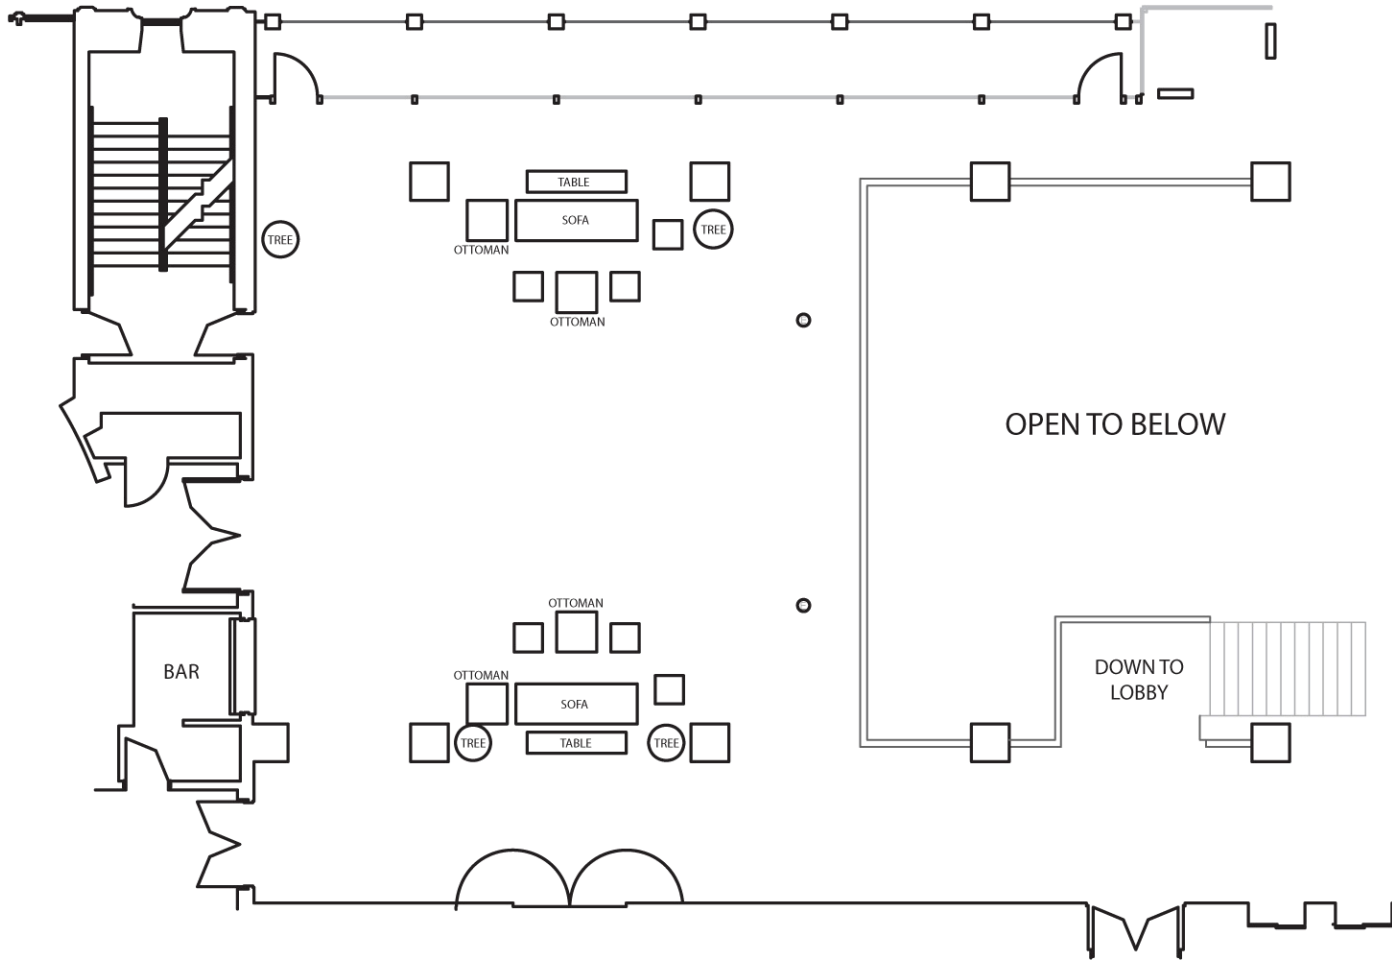

# Promenade Terrace

Overture Center for the Arts Floor Plan

8 CHAIRS  
TABLE  
5' DIAMETER

CABARET  
TABLE  
3' DIAMETER

TABLE  
6' LONG  
30" WIDE

SERPENTINE TABLE  
6' LONG