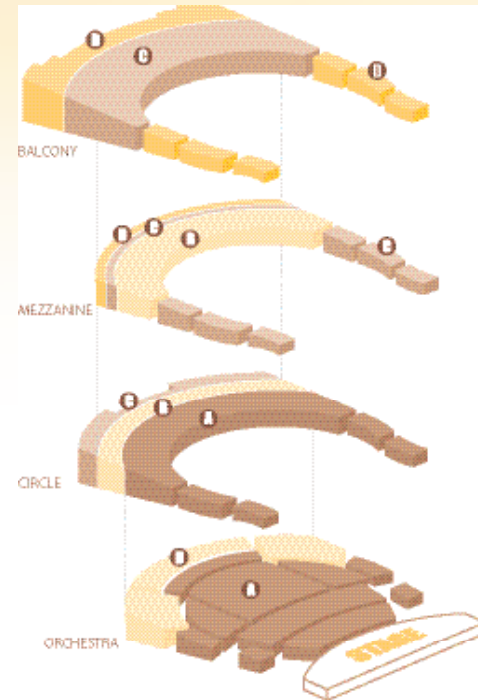

Overture Hall
EXCEPT Mannheim Steamroller and
The Lion King performances