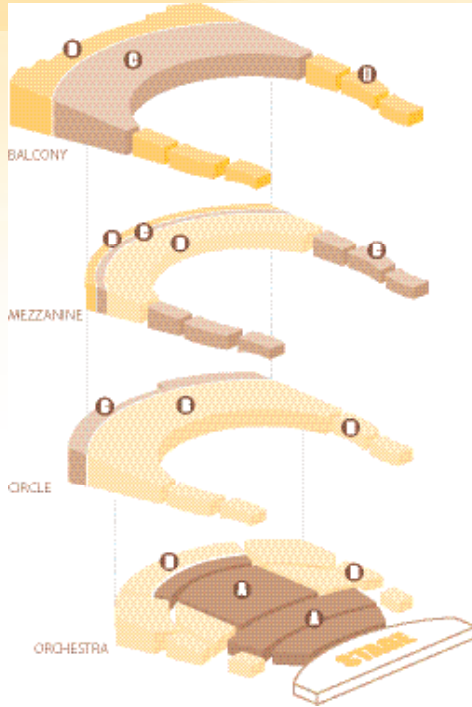

OVERTURE CENTER FOR THE ARTS SEATING CHARTS

OVERTURE HALL SEATING CHART

OVERTURE HALL features continental-style seating, with more distance between rows and fewer aisles. Aisle seats are available only on the extreme sides of the circle, mezzanine and balcony levels, and in limited locations on the orchestra level.

Overture Hall
FOR Mannheim Steamroller performance