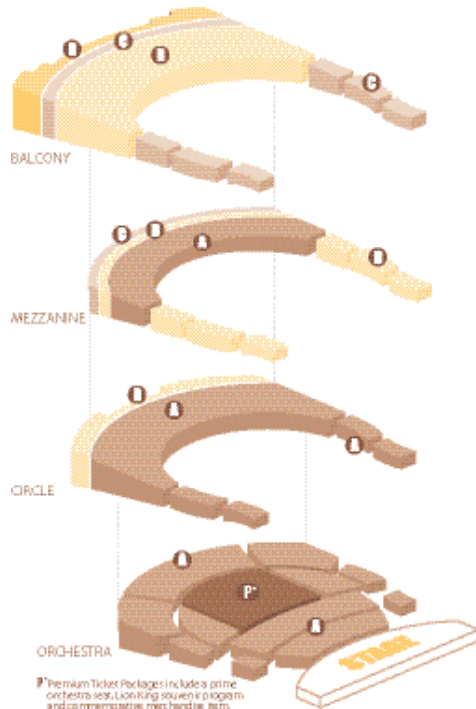

Overture Hall
FOR The Lion King performances